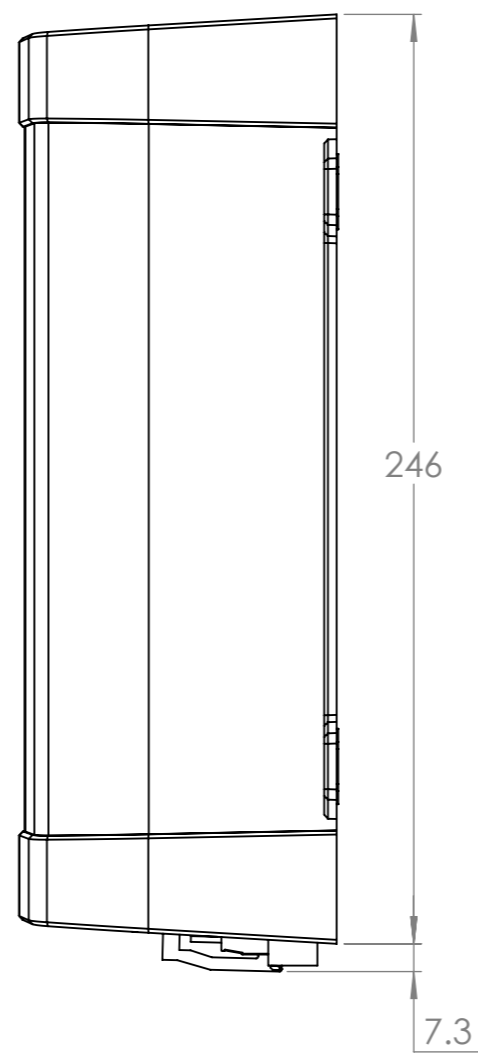

Dimension Drawing - Sun Inverter	
SIN121251100	Sun Inverter 12/250-15 IEC
SIN241251100	Sun Inverter 24/250-10 IEC

Dimensions in mm

**victron energy**  
BLUE POWER