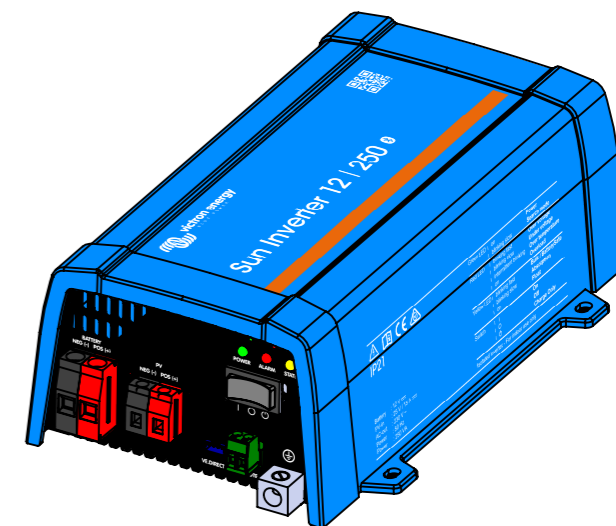

Dimension Drawing - Sun Inverter	
SIN121251100	Sun Inverter 12/250-15 IEC
SIN241251100	Sun Inverter 24/250-10 IEC

Dimensions in mm

**victron energy**  
BLUE POWER