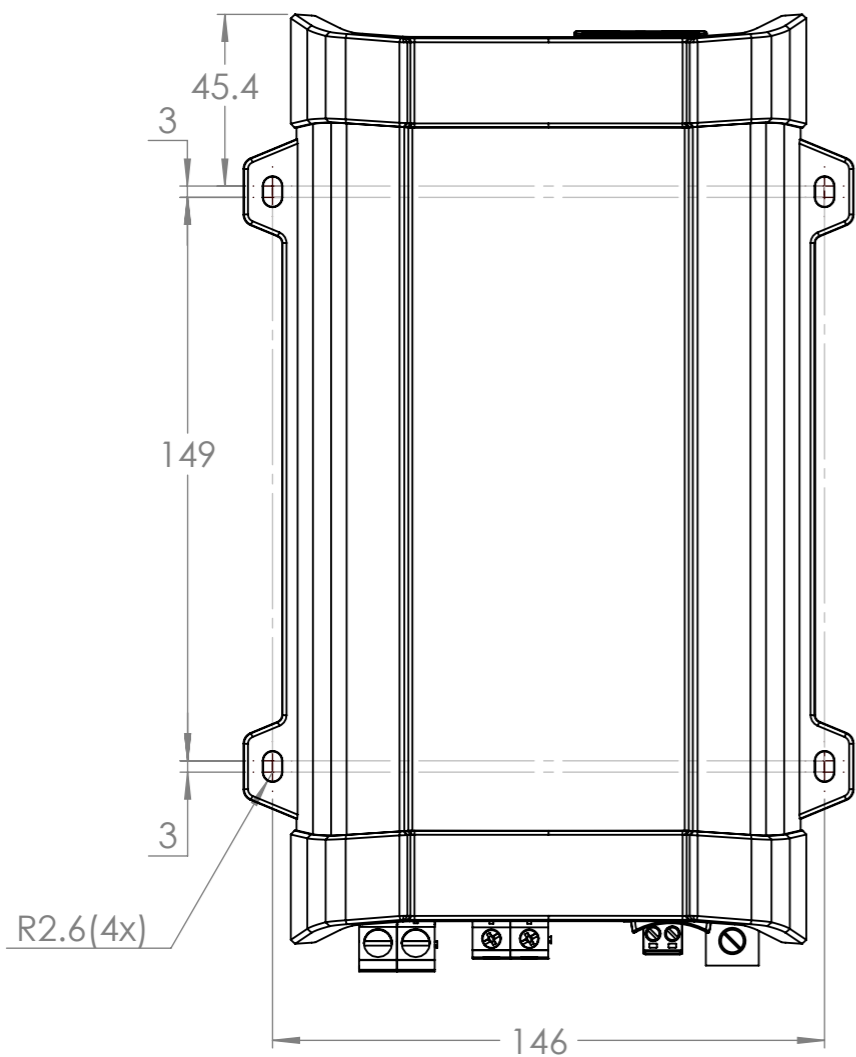

Dimension Drawing - Sun Inverter	
SIN121251100	Sun Inverter 12/250-15 IEC
SIN241251100	Sun Inverter 24/250-10 IEC

Dimensions in mm

**victron energy**  
BLUE POWER