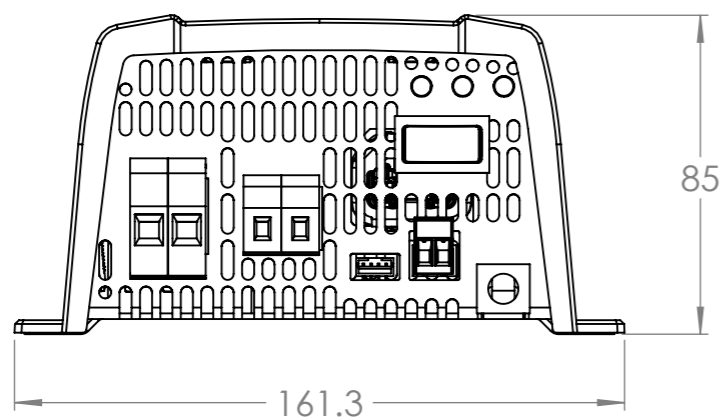

Dimension Drawing - Sun Inverter	
SIN121251100	Sun Inverter 12/250-15 IEC
SIN241251100	Sun Inverter 24/250-10 IEC

Dimensions in mm

**victron energy**  
BLUE POWER