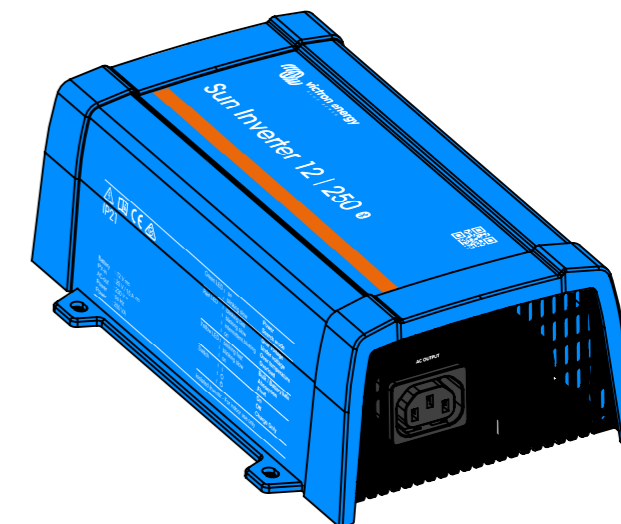

Dimension Drawing - Sun Inverter	
SIN121251100	Sun Inverter 12/250-15 IEC
SIN241251100	Sun Inverter 24/250-10 IEC

Dimensions in mm

**victron energy**  
BLUE POWER