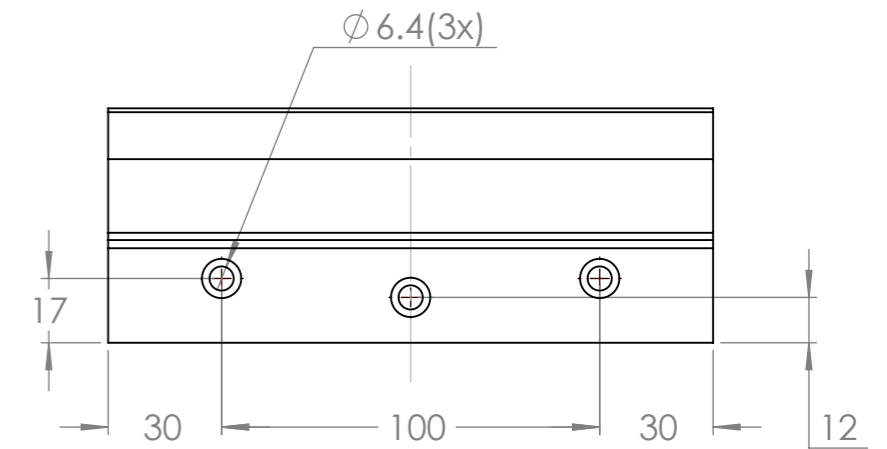

Dimension Drawing - Isolation Transformer

ITR040202041

Isolation Transformer 2000W 115/230V

Dimensions in mm

**victron energy**  
BLUE POWER

Rev00