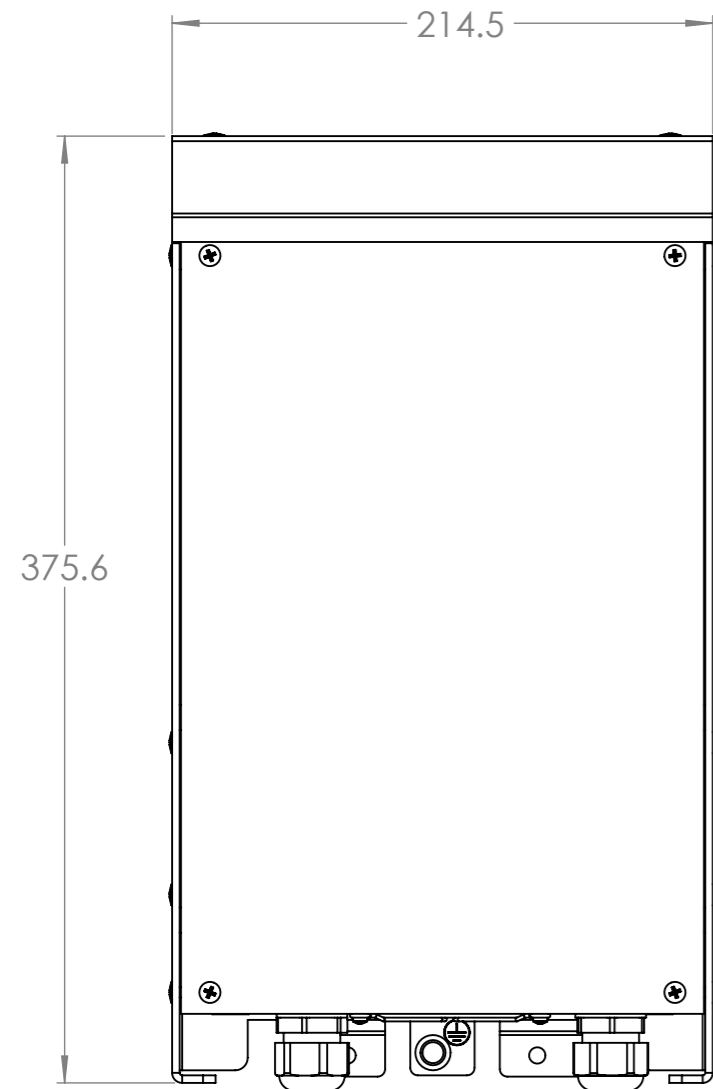

Dimension Drawing - Isolation Transformer

ITR040202041

Isolation Transformer 2000W 115/230V

Dimensions in mm

**victron energy**  
BLUE POWER

Rev00