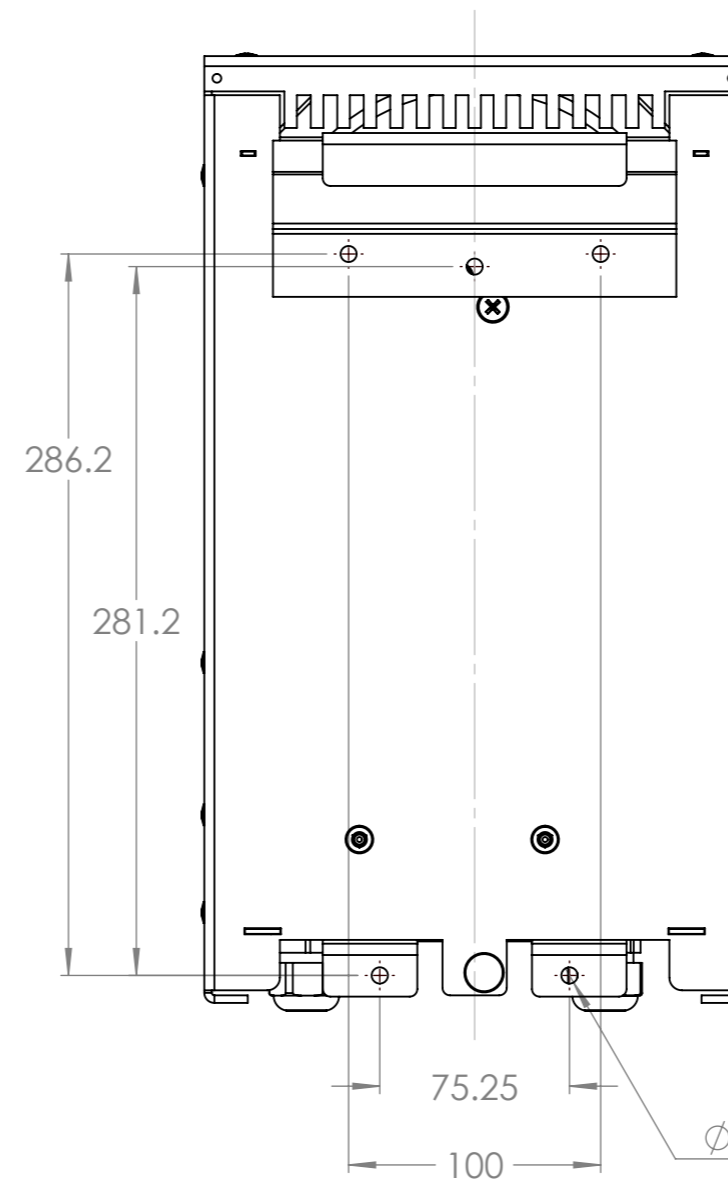

Dimension Drawing - Isolation Transformer

ITR040202041

Isolation Transformer 2000W 115/230V

Dimensions in mm

**victron energy**  
BLUE POWER

Rev00