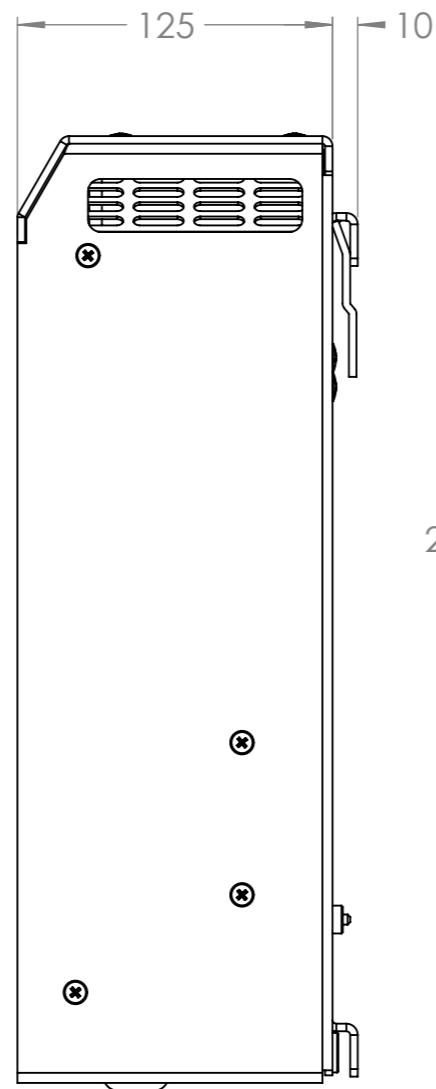

Dimension Drawing - Isolation Transformer

ITR040202041

Isolation Transformer 2000W 115/230V

Dimensions in mm

**victron energy**  
BLUE POWER

Rev00