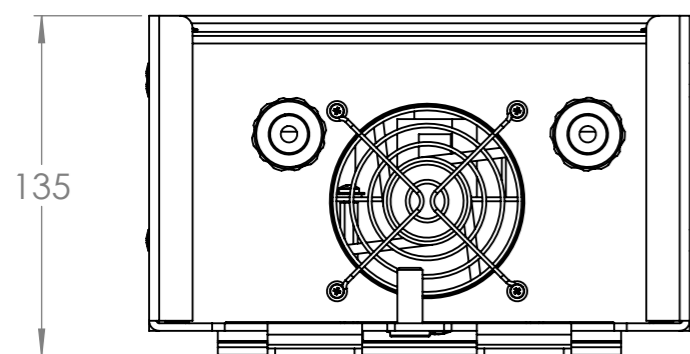

Dimension Drawing - Isolation Transformer

ITR040202041

Isolation Transformer 2000W 115/230V

Dimensions in mm

**victron energy**  
BLUE POWER

Rev00